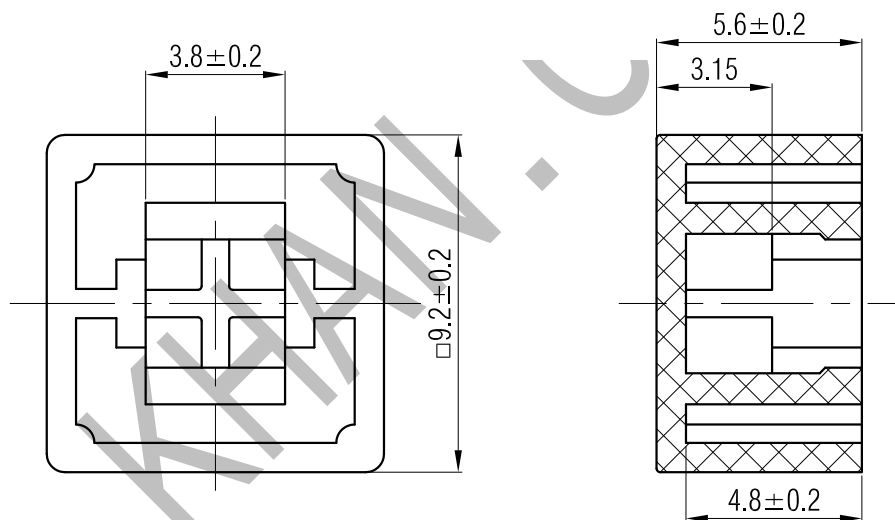

SWITCH CAP  
P/N:SC218

Materials ABS

Color Red, Grey, Green, Black  
(OEM AVAILABLE)

Packaging

Bulk Package

Inner Package: Plastic bag

Outer Package: Carton

VERSION		PROJECTION	DESIGN	AO YU DA
KH14FE22E			 Dimensions are shown:mm(inches)	DRAWN
SCALE	SIZE	2018.04.27		APPROVAL
5:1	A4			